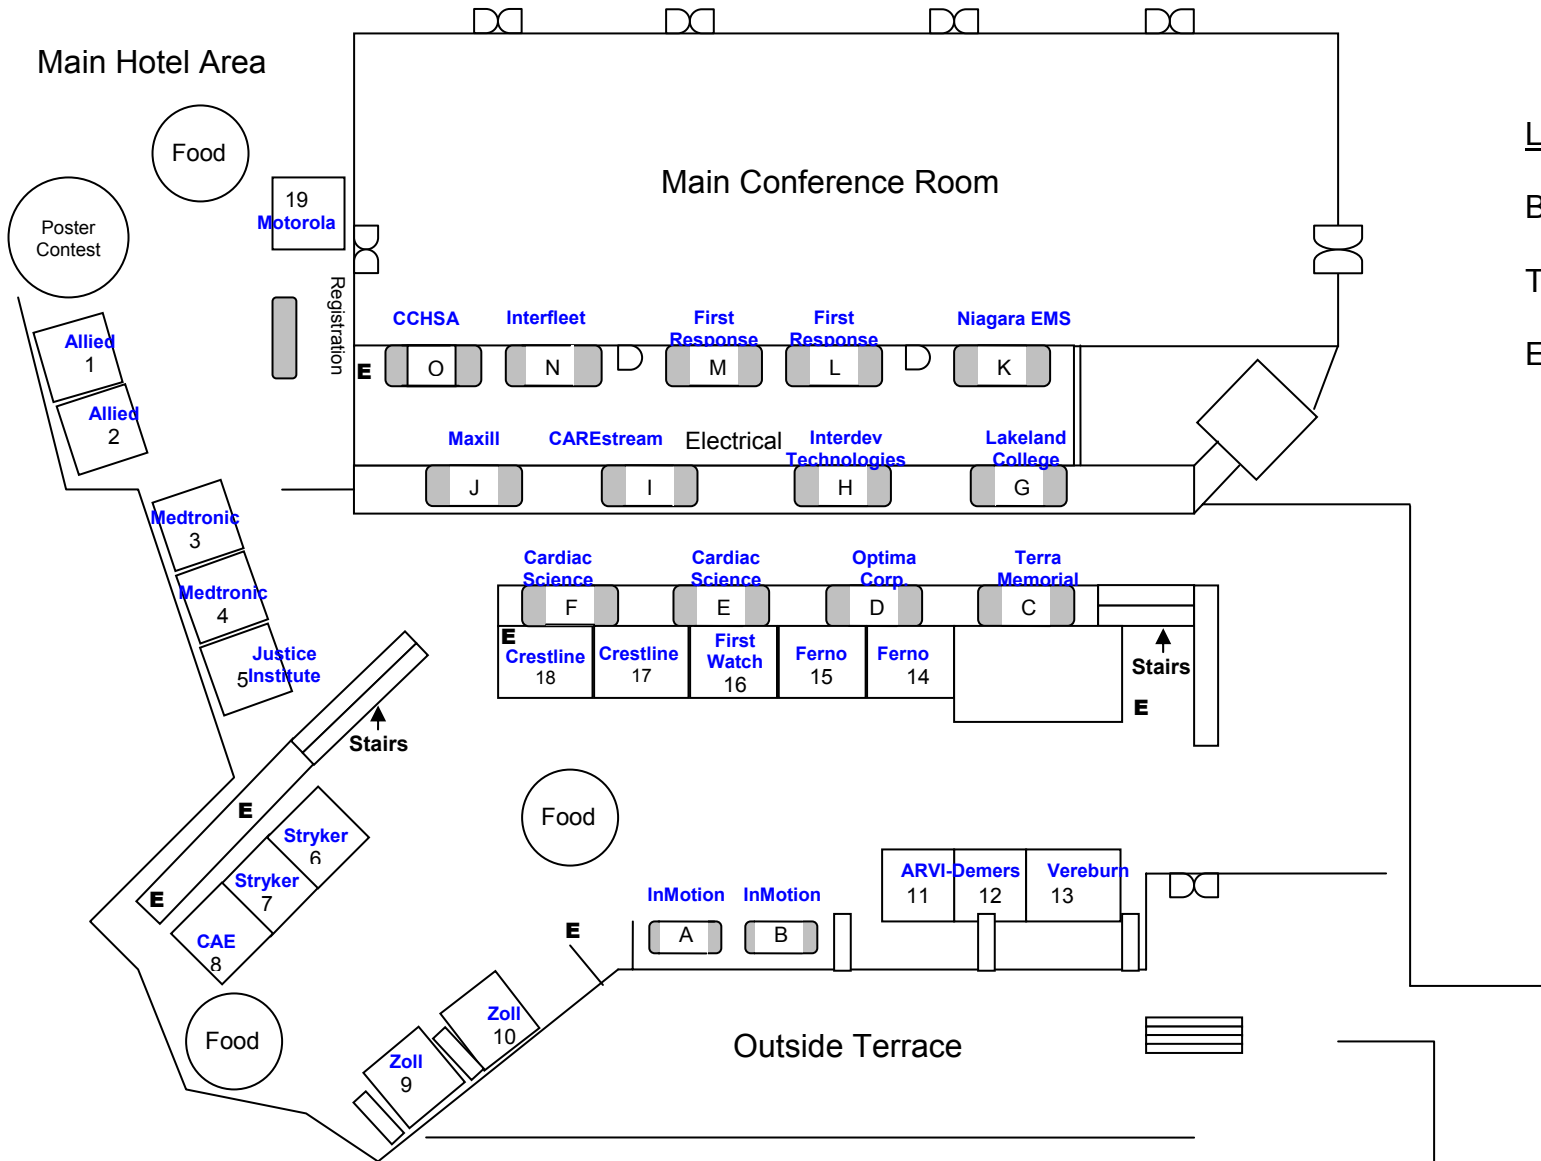

# Laurel Point Inn

## Terrace/Ballroom

### Legend

Booths are numbered

Tables are lettered

E = Electrical Outlet